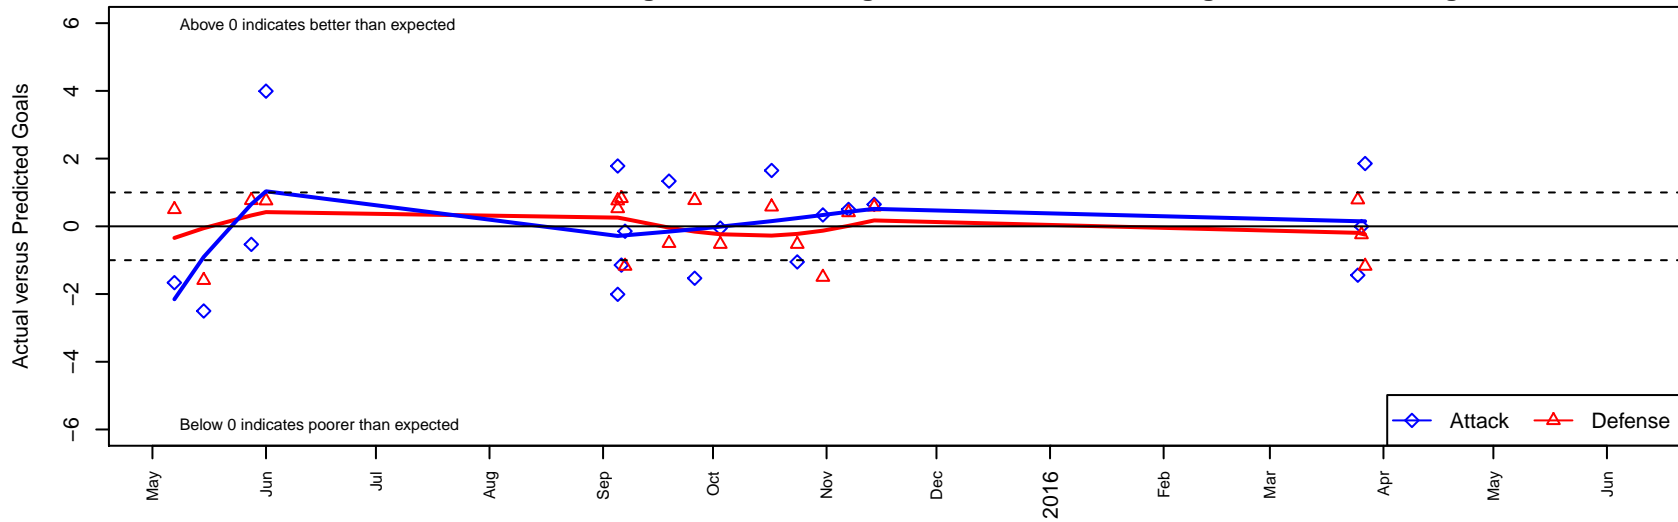

Coquitlam Metro Ford Slovan 2001B

Coquitlam Metro Ford SC
 , BC
 B01 total strength=1697
 attack=26.93 defense=18.61
 fall league = BCSPL 2001 U14
 spr league = Spr BCSPL 2001 U15

alt names used:
 Coquitlam Metro-Ford SC
 Coquitlam Metro-Ford SC

Venues played:
 2015 Spr BCSPL 2001 U15
 2015 SX Cup U15
 2015 BCSPL 2001 U14
 2015 Whitecaps Invitational U15

Coquitlam Metro Ford Slovan 2001B
 Dots are actual minus expected GF (blue circles) and GA (red triangles).
 Blue line is smoothed change in attack strength. Red is smoothed change in defense strength.

**attack and defense variance (black dot)
relative to other teams
and top 10 in region**

**attack and defense rating
relative to others at age
and all opponents in last 13 months**

**attack and defense rating
relative to other teams
and all opponents in last 13 months**

Performance relative to 13 month average

average number of goals per game relative to expected

Performance relative to 13 month average

average number of goals per game relative to expected

lot. A=Neither has attack advantage, B=Opponent has both attack and defense advantage, C=Opponent has both attack and defense disadvantage, D=Both have